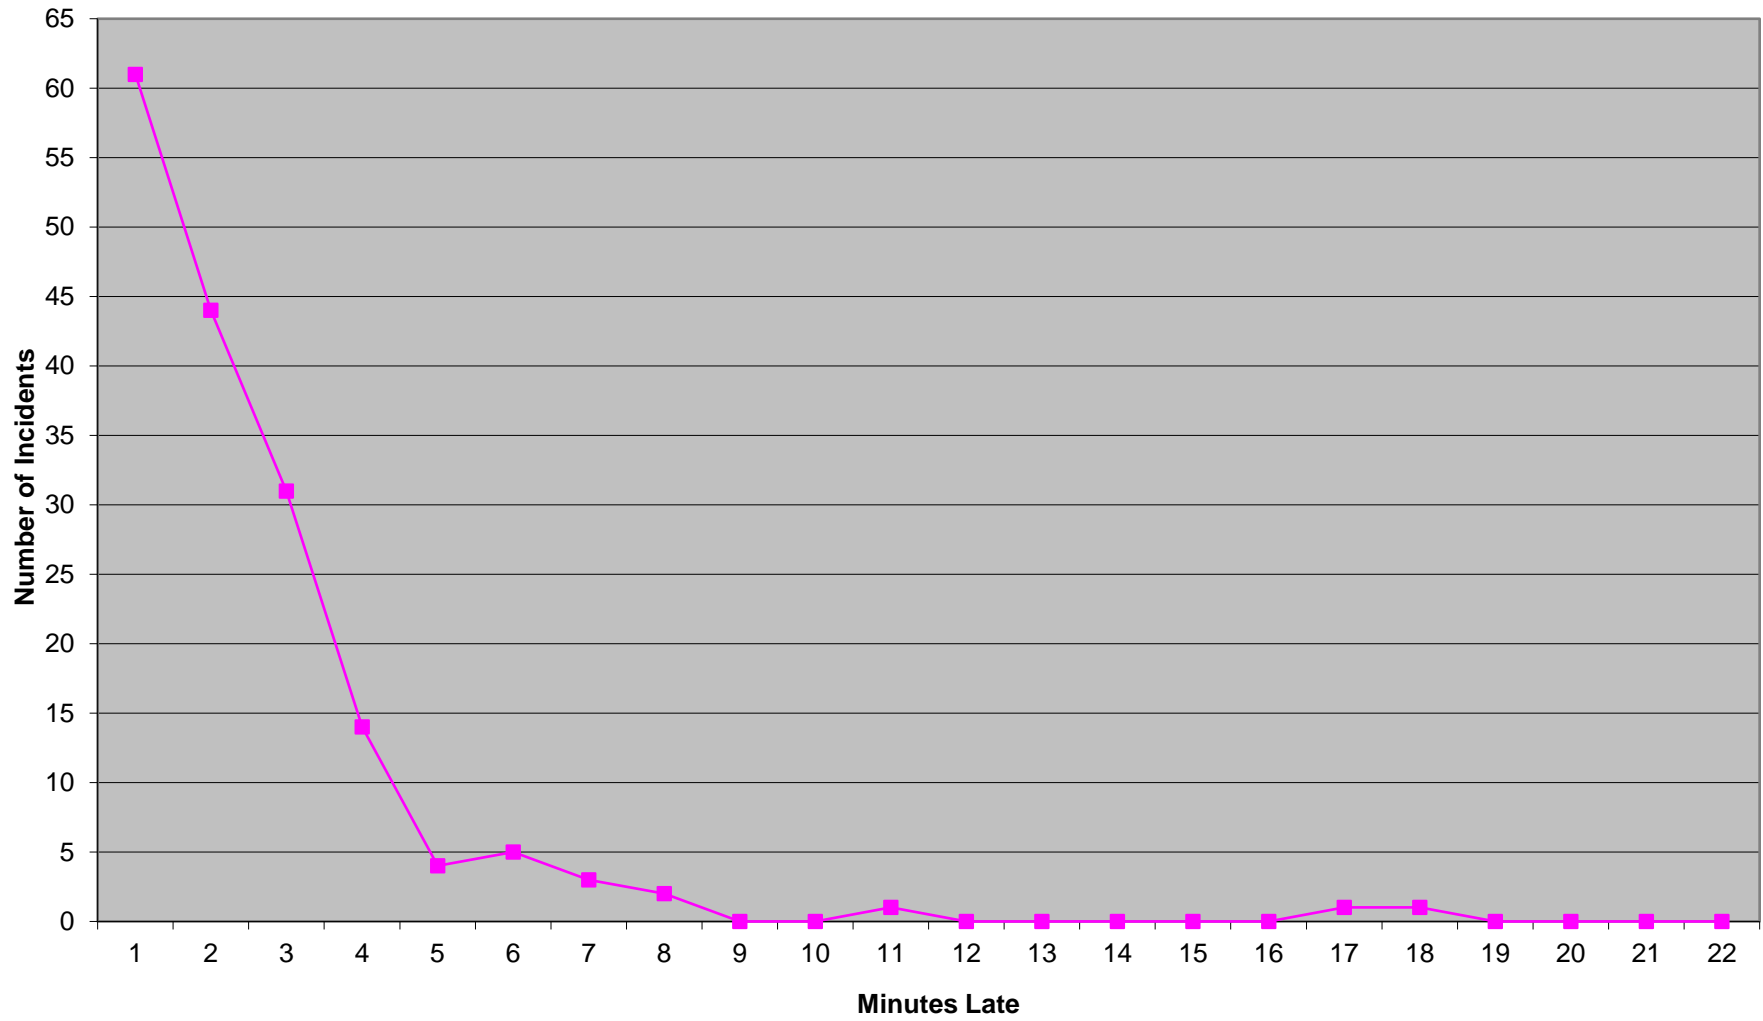

**Eastern Division Priority 1 Late Calls
May 2017**

Western Division Priority 1 Late Calls May 2017

Edmond Priority 1 Late Calls May 2017