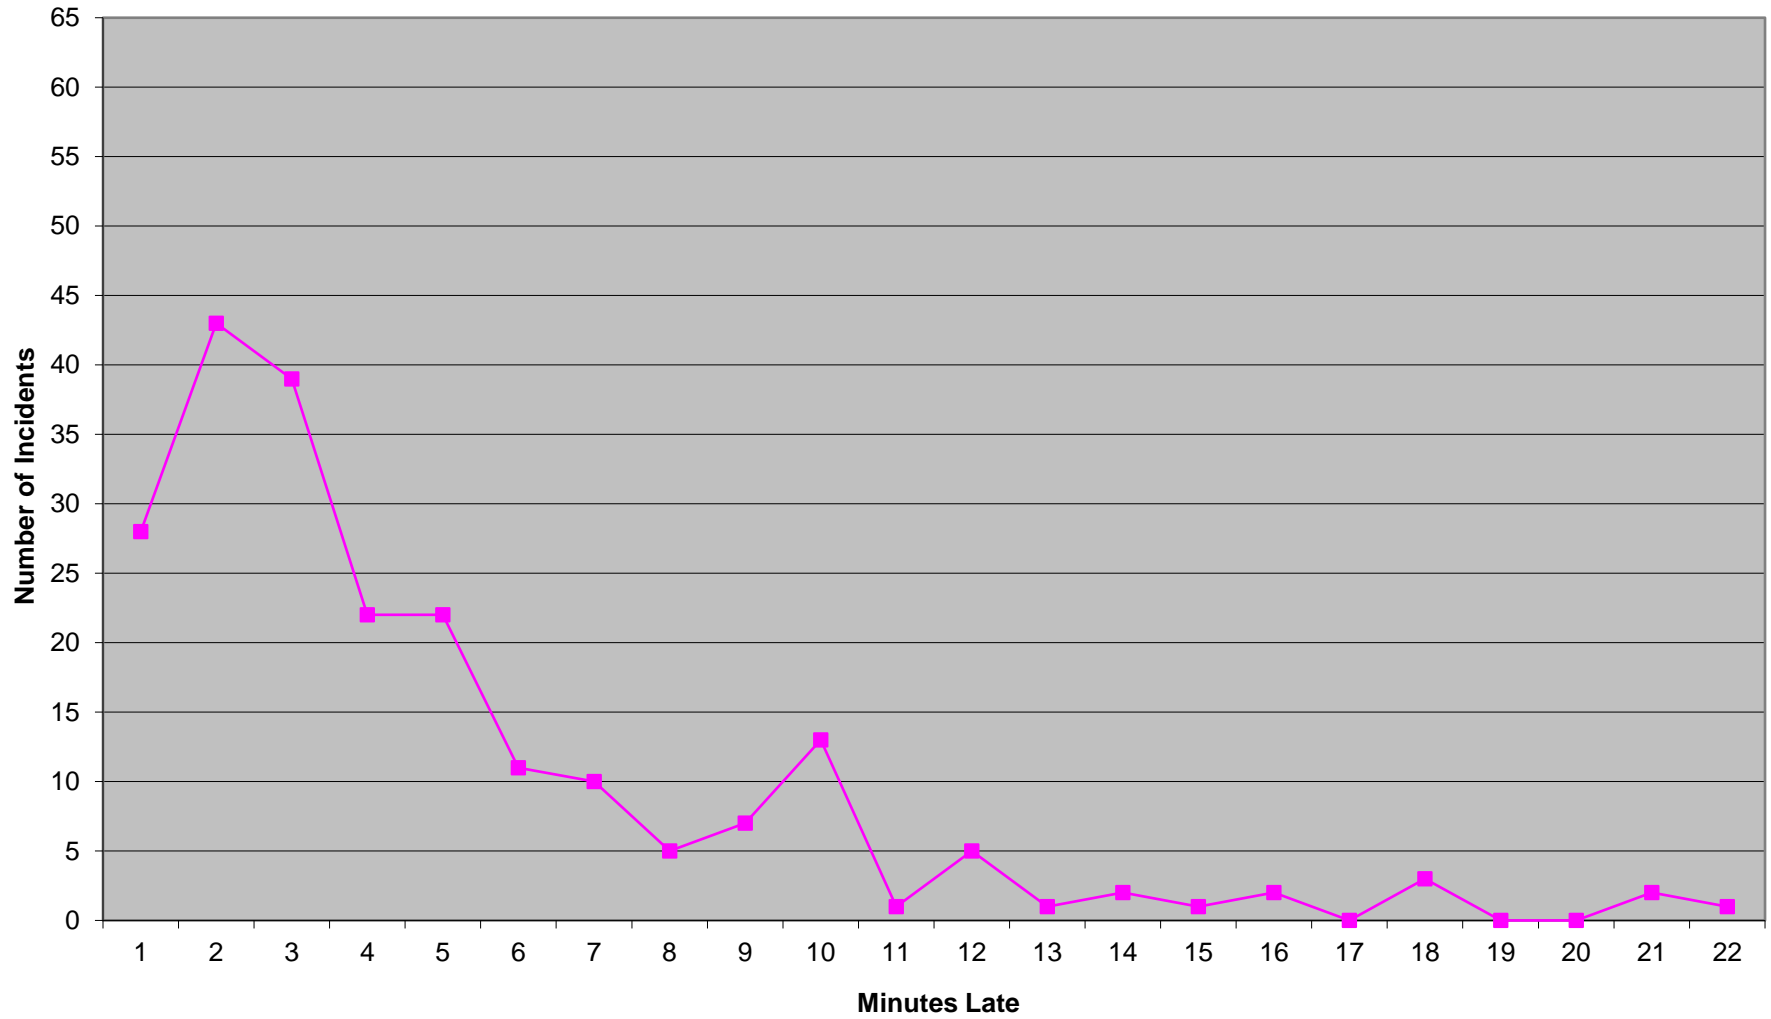

**Eastern Division Priority 1 Late Calls
May 2017**

Western Division Priority 1 Late Calls May 2017

Edmond Priority 1 Late Calls May 2017